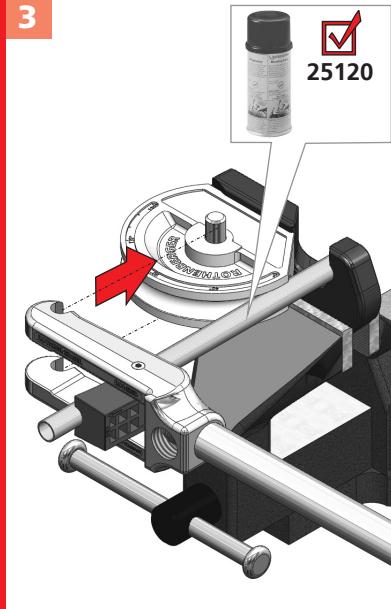

ROBEND H+W PLUS

max. mm	R mm	Nr. / No.
8 mm	1,0	22 24508
10 mm	1,0	32 24510
12 mm	1,0	38 24512
14 mm	1,0	45 24514
15 mm	1,0	45 24515
16 mm	1,0	64 24516
18 mm	1,0	64 24518
20 mm	1,0	81 24520
22 mm	1,0	81 24522
5/16"	1,0	22 24508
3/8"	1,0	32 24551
1/2"	1,0	38 24552
5/8"	1,0	64 24516
3/4"	1,0	81 24519
7/8"	1,0	81 24522