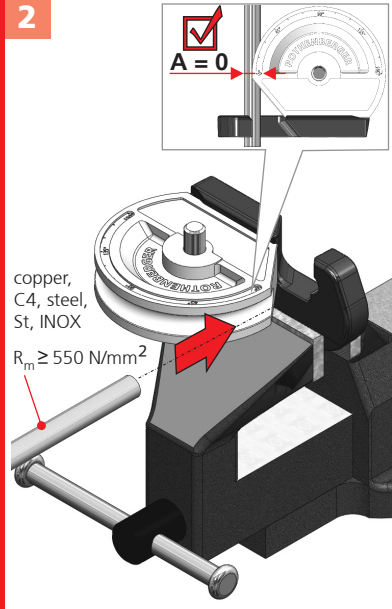

ROBEND H+W PLUS

max. mm	R mm	Nr. / No.
8 mm	1,0	22 24508
10 mm	1,0	32 24510
12 mm	1,0	38 24512
14 mm	1,0	45 24514
15 mm	1,0	45 24515
16 mm	1,0	64 24516
18 mm	1,0	64 24518
20 mm	1,0	81 24520
22 mm	1,0	81 24522
5/16"	1,0	22 24508
3/8"	1,0	32 24551
1/2"	1,0	38 24552
5/8"	1,0	64 24516
3/4"	1,0	81 24519
7/8"	1,0	81 24522