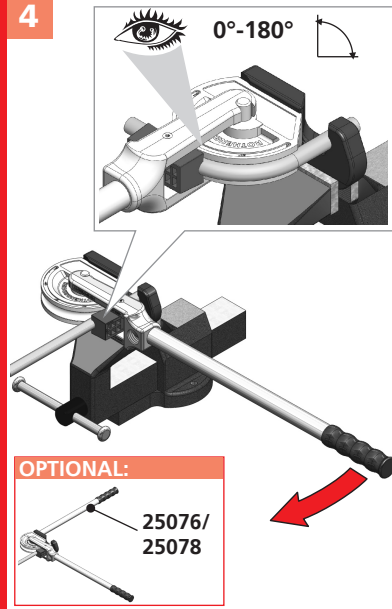

ROBEND H+W PLUS

max. mm	R mm	Nr. / No.
8 mm	1,0	22 24508
10 mm	1,0	32 24510
12 mm	1,0	38 24512
14 mm	1,0	45 24514
15 mm	1,0	45 24515
16 mm	1,0	64 24516
18 mm	1,0	64 24518
20 mm	1,0	81 24520
22 mm	1,0	81 24522
5/16"	1,0	22 24508
3/8"	1,0	32 24551
1/2"	1,0	38 24552
5/8"	1,0	64 24516
3/4"	1,0	81 24519
7/8"	1,0	81 24522