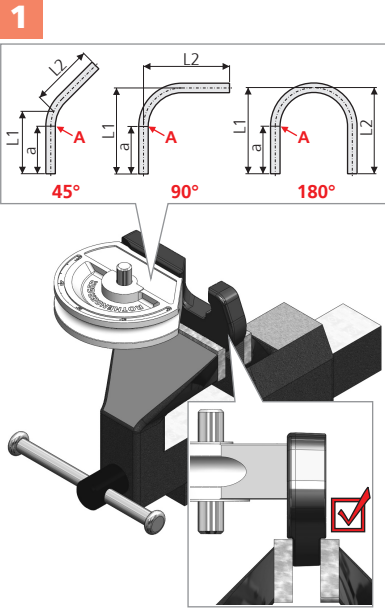

ROBEND H+W PLUS

max. mm	R mm	Nr. / No.
8 mm	1,0	22 24508
10 mm	1,0	32 24510
12 mm	1,0	38 24512
14 mm	1,0	45 24514
15 mm	1,0	45 24515
16 mm	1,0	64 24516
18 mm	1,0	64 24518
20 mm	1,0	81 24520
22 mm	1,0	81 24522
5/16"	1,0	22 24508
3/8"	1,0	32 24551
1/2"	1,0	38 24552
5/8"	1,0	64 24516
3/4"	1,0	81 24519
7/8"	1,0	81 24522