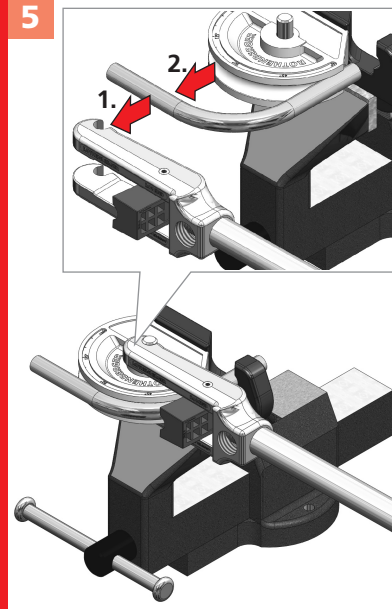

ROBEND H+W PLUS

max. mm	R mm	Nr. / No.
8 mm	1,0	22 24508
10 mm	1,0	32 24510
12 mm	1,0	38 24512
14 mm	1,0	45 24514
15 mm	1,0	45 24515
16 mm	1,0	64 24516
18 mm	1,0	64 24518
20 mm	1,0	81 24520
22 mm	1,0	81 24522
5/16"	1,0	22 24508
3/8"	1,0	32 24551
1/2"	1,0	38 24552
5/8"	1,0	64 24516
3/4"	1,0	81 24519
7/8"	1,0	81 24522