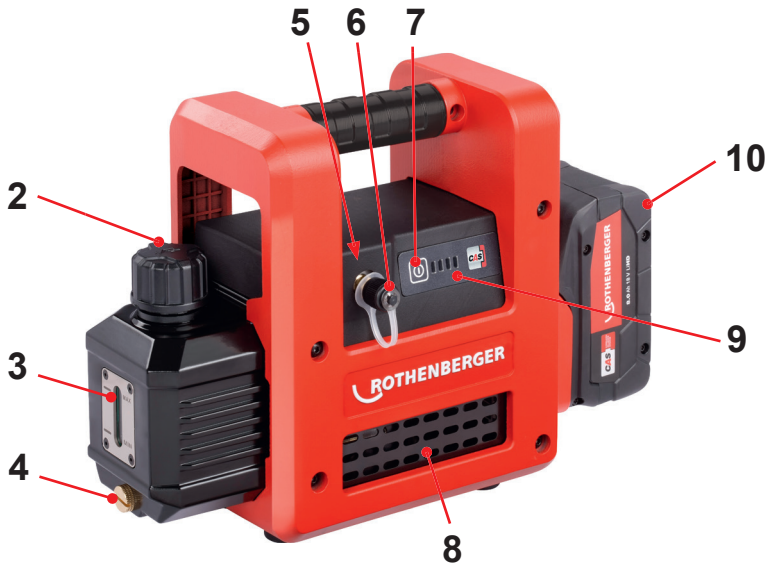

ROAIRVAC R32 2.0 CL no.: 1000003230