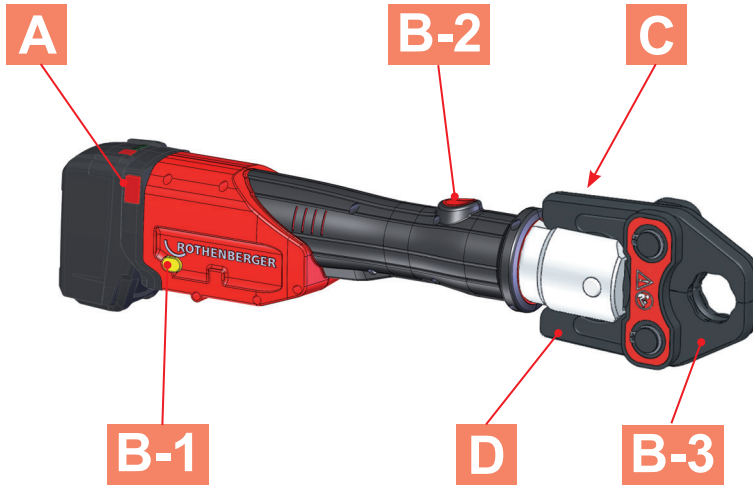

No.: 1200001764 ROMAX 4000 basic