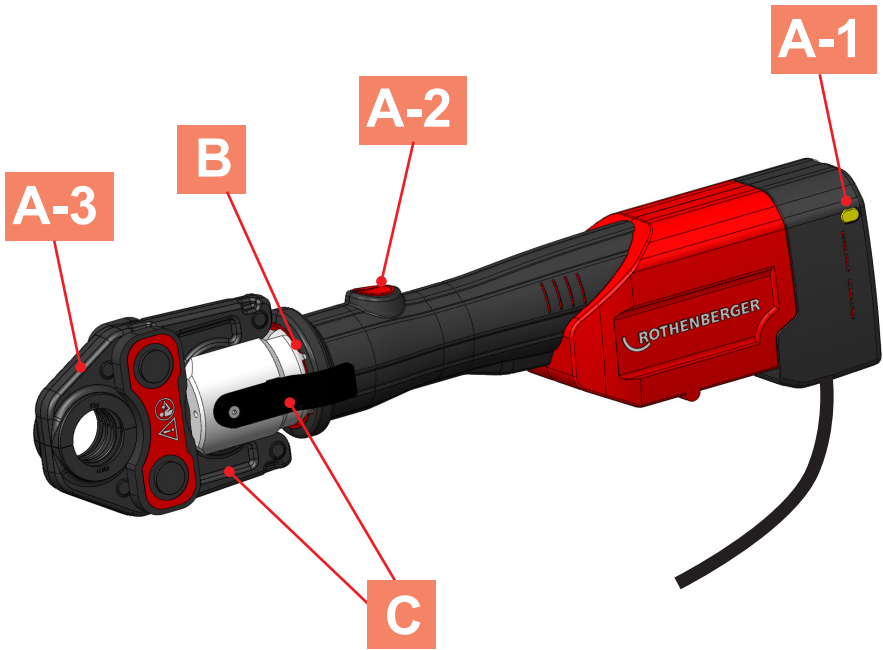

## A Emergency-Off / ON-Switch / Positions

1 EMERGENCY-OFF

2 ON-SWITCH

3 VARIOUS POSITION

Insert Press Jaw C