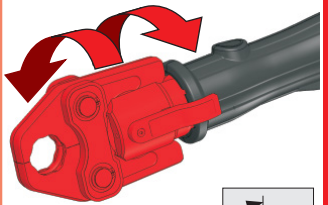

## A Emergency-Off / ON-Switch / Positions

1 EMERGENCY-OFF

2 ON-SWITCH

3 VARIOUS POSITION

Insert Press Jaw C