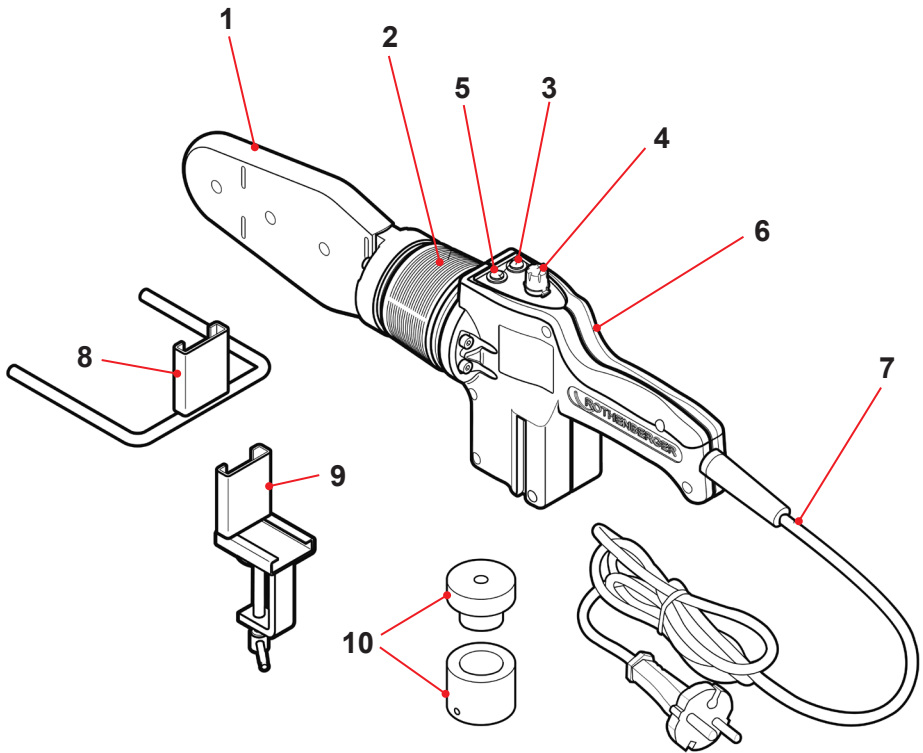

A Overview

Basic 230V no.: 053897X

Basic 110/115V no.: 100001270

Basic 230V no.:

053896X