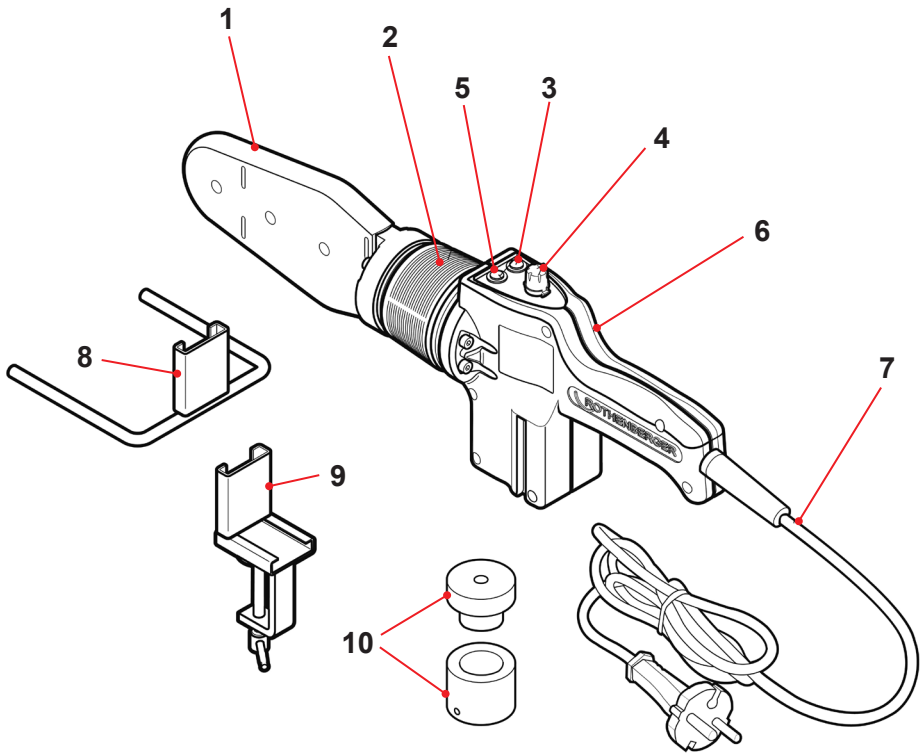

ROWELD P63 S-6 thermostatic

Basic 230V no.: 053897X

Basic 110/115V no.: 100001270

ROWELD P63 S-6 electronic

Basic 230V no.:

053896X